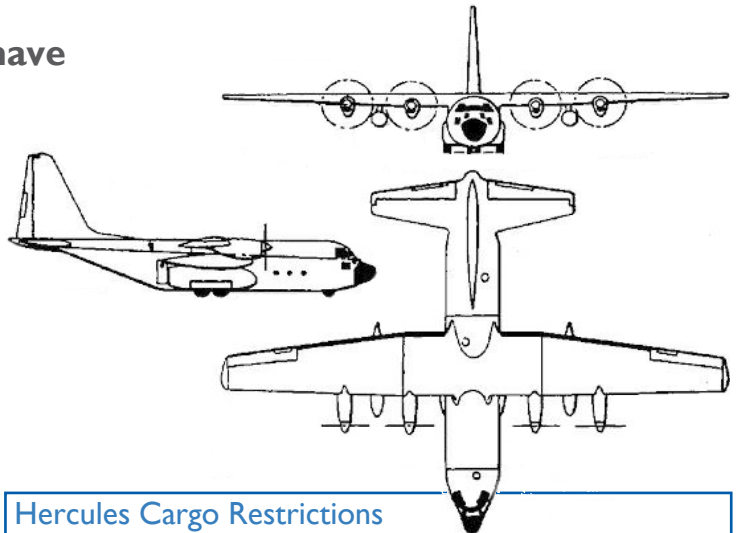

Amazon Hercules Cases

Amazon Hercules Cases

Tough Cases designed for Hercules C-130 Pallets

Tough and spacious Amazon cases have been specially designed for use with 463L C-130 Hercules Pallets.

Available in two sizes in rotomolded polyethylene these secure containers nest perfectly and fit the exact dimensions of the pallets to give you maximum storage space.

Hercules Cargo Restrictions

The table shows Hercules height and weight restrictions with the equivalent Amazon Cases numbers and the total number of each which fit on a given pallet.

Pallet	Max Weight pounds	Max Height inches	No. of cases accommodated	
			Product Code AC4234-2405	Product Code AC3421-2504
1-4	10,354	96	18	36
5	8,500	96	18	36
6	4,664	76	8	16

Empty Case Weights: AC4234-2405 = 67lb AC3421-2504 = 42lb

The C-130 can accommodate up to six 463L pallets as illustrated. Usable surface dimensions of a 463L pallet is 84" long by 104" wide. 18 Amazon AC4234-2405 cases or 36 AC3421-2504 cases fit per pallet. You can interchange sizes as required while maintaining interlocking for stability.